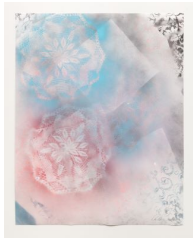

\$5,800

Kaleta Doolin  
*Neon Memory, 2023*  
spray paint on paper  
44 x 35 in  
51 x 42 in Framed

\$5,800

Kaleta Doolin  
*Nosegay, 2023*  
spray paint, acrylic, and colored pencil on paper  
44 x 35 in  
51 x 42 in Framed

\$5,800

Kaleta Doolin  
*Valentine for Alan*  
steel  
34 x 34 x 4 in

\$16,000

Kaleta Doolin  
*Rose and Dagger*  
steel  
34 x 34 x 3 in

\$16,000

# ERIN CLULEY GALLERY

Kaleta Doolin  
*Vindication #7 - #12, 2023*  
brocade, silk, embroidery, Janson textbook cutouts, and  
pins  
3.5 x 8 x 4 in

\$2,500 each

Kaleta Doolin  
*Echoes, 2022-2023*  
spray paint on paper  
44 x 35 in  
51 x 42 in Framed